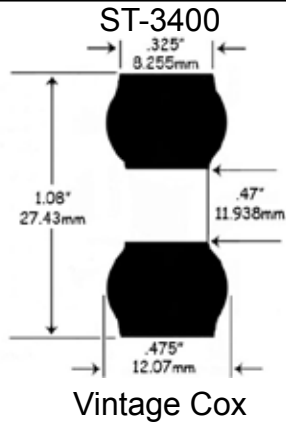

Carrera McLaren M20

Carrera NASCAR CoT

- 1/43 Scale -

Carrera GO, NASCAR, Front & End

Carrera GO, F-1 Formula One, Rears

AMG-Mercedes SL63, Carrera GO, Ferrari 458 Italia, 599XX, Porsche GT3, Rears

Cox

- 1/24 Scale -