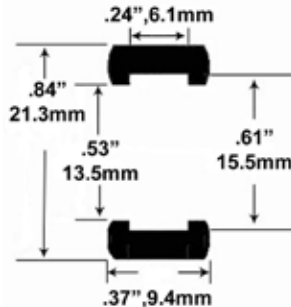

Front Strombecker Cheetah, Ferrari

Slot-It

- 1/32 Scale -

ST-1195/1195-S

Slot IT Porsche 956 & Nissan GT 1 Race Cars / Scalextric Hornby TVR Early Cars.

ST-1190

MRRC Chaparral, Cobra, Slot It & BWA Wheels

Tomy