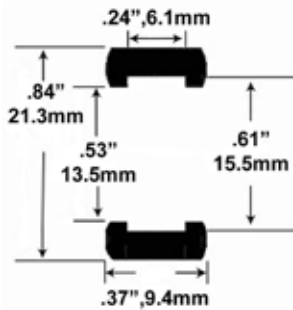

- 1/32 Scale -

ST-1135-R/1135-W

Early Revell, Ferrari GTO, Marx
2-Piece Wheel & Others with
Aluminum Chassis

ST-1095

Marx Open Wheel Racing Cars

MRRC

- 1/32 Scale -

ST-1190