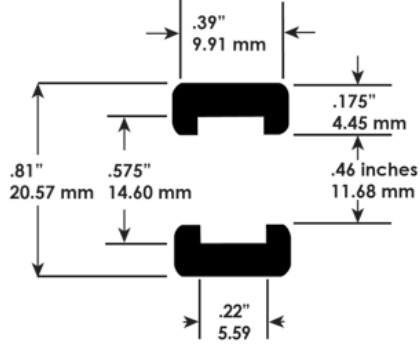

ST-1300

SCX NASCAR