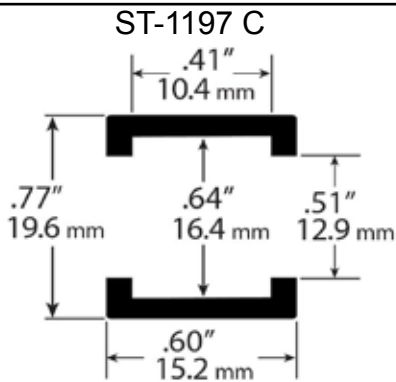

Fly GT 40, Ferrari 365 GTB, Porsche, Scalextric GT 40 Diablo, Renault 5 Turbo / Carrera 512M.

Carrera McLaren M20