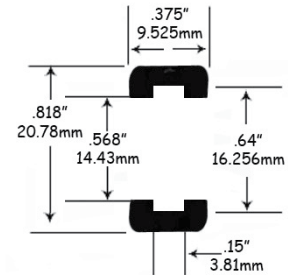

Scalextric Ferrari F430, Aston Martin DBS, Lamborghini Gallardo, Porsche RS Spyder, Mercedes Benz SLR. MG Lola GT, Nissan GT-R, Peugeot 908, START Endurance Cars, TVR T400R.

ST-1052-F Front