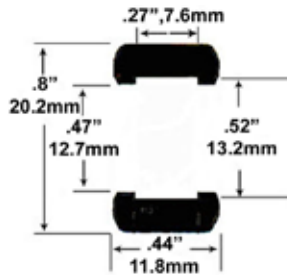

- 1/32 Scale -

ST-1135-R/1135-W

Early Revell, Ferrari GTO, Marx 2-Piece Wheel & Others with Aluminum Chassis

Scalextric-Hornby

- 1/32 Scale -

ST-1050/1050-C

Fly GT 40, Ferrari 365 GTB, Porsche, Scalextric GT 40 Diablo, Renault 5 Turbo / Carrera 512M.