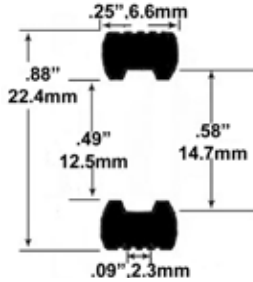

- 1/24 Scale -

Strombecker, Grand Prix, Jaguar D Type, Maserati 250F, Mercedes Benz, and many more

- 1/32 Scale -

ST-1110-A/1110-S

Aston Martin DBR1 Front & Rear, Rear Strombecker Cheetah, Ferrari

ST-1125-S