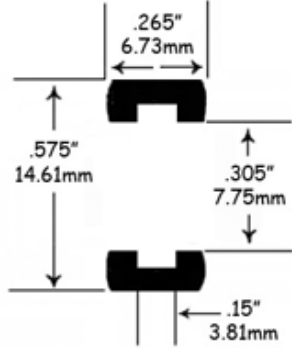

ST-1300

SCX NASCAR

- 1/43 Scale -

ST-4104

SCX Compact, NASCAR

ST-4204

SCX Compact

Strombecker