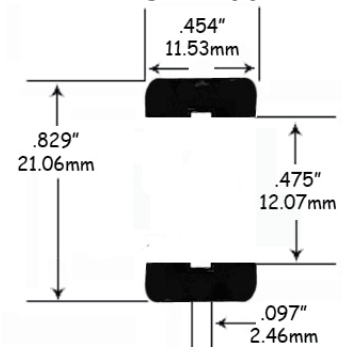

Hornby Nascar Taurus

ST-1400