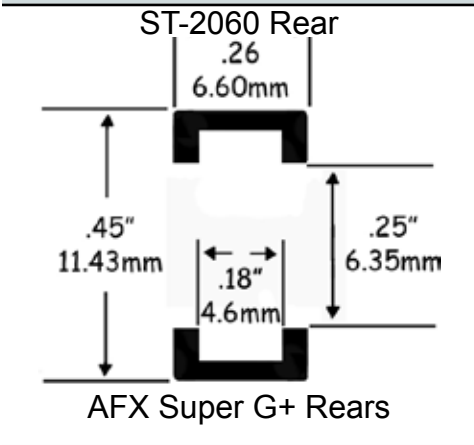

AFX

- 1/64 Scale -