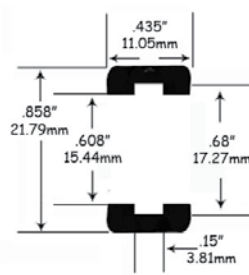

Fly GT 40, Ferrari 365 GTB, Porsche, Scalextric GT 40 Diablo, Renault 5 Turbo / Carrera 512M.

ST-1052 Rear