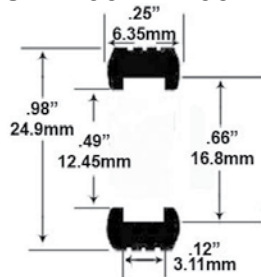

- 1/32 Scale -

ST-1135-R/1135-W

Early Revell, Ferrari GTO, Marx 2-Piece Wheel & Others with Aluminum Chassis

Scalextric-Hornby

- 1/32 Scale -

ST-1050/1050-C

Fly GT 40, Ferrari 365 GTB, Porsche, Scalextric GT 40 Diablo, Renault 5 Turbo / Carrera 512M.