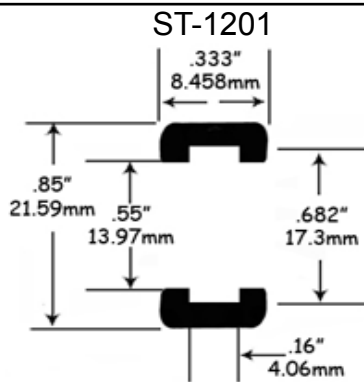

Willys Gasser, '32 Ford Hot Rods, Front

Carrera NASCAR CoT