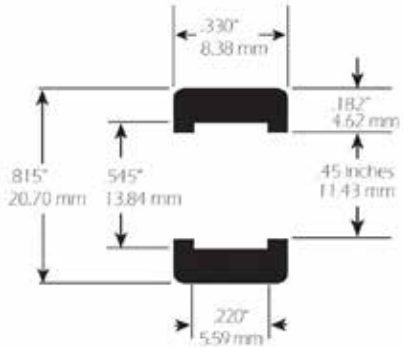

ST-1200

Hornby Nascar Taurus

ST-1400

Scalextric F1 Rears

SCX

- 1/32 Scale -

ST-1053 Rear

SCX 1970 Barracuda