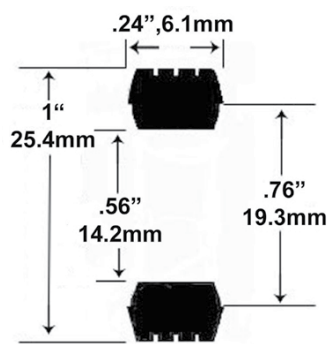

- 1/32 Scale -

ST-1135-R/1135-W

Early Revell, Ferrari GTO, Marx
2-Piece Wheel & Others with
Aluminum Chassis

ST-1095

Marx Open Wheel Racing Cars

MRRC

- 1/32 Scale -

ST-1190