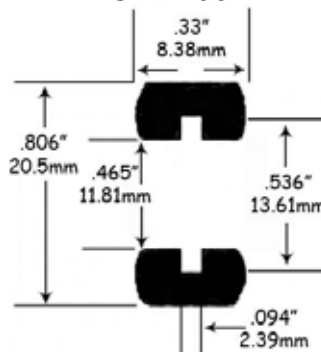

Slot IT Porsche 956 & Nissan GT 1 Race Cars / Scalextric Hornby TVR Early Cars.

ST-1200