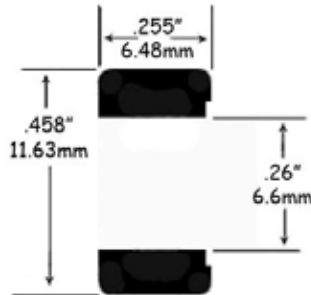

Johnny Lightning X Traction Cars Rears Slicks

ST-2020