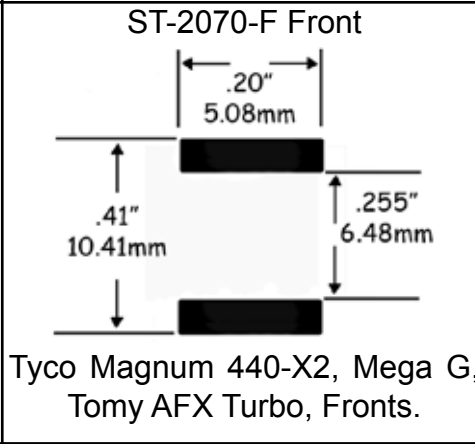

AFX

- 1/64 Scale -