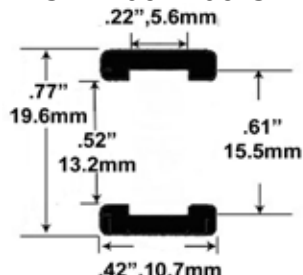

Scalextric Ferrari F430, Aston Martin DBS, Lamborghini Gallardo, Porsche RS Spyder, Mercedes Benz SLR. MG Lola GT, Nissan GT-R, Peugeot 908, START Endurance Cars, TVR T400R.

ST-1195/1195-S