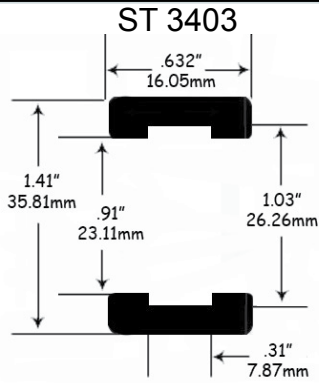

Carrera

- 1/24 Scale -

Carrera '34 Ford Hot Rod Rear