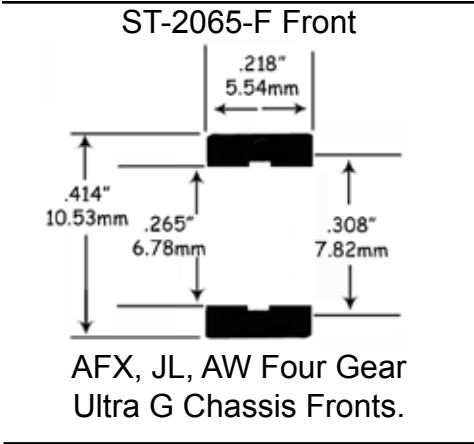

AFX

- 1/64 Scale -