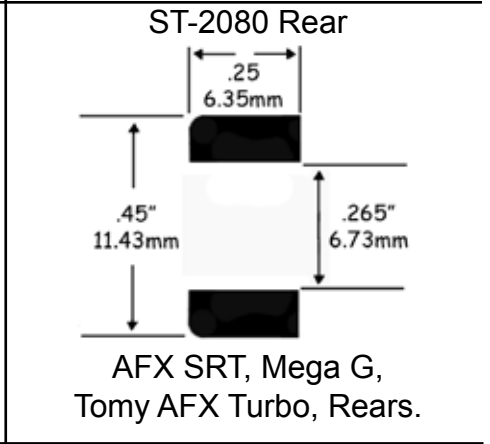

AFX

- 1/64 Scale -