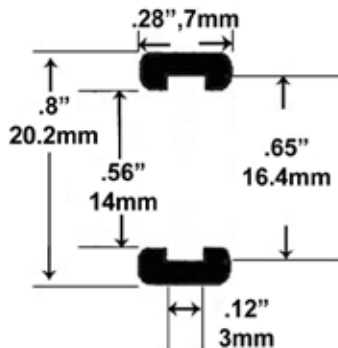

Ninco

- 1/32 Scale -

ST-1055/1055-W

Ninco Classics, Austin Healey,
Ferrari 166M, TR250 &
Barchetta, Jaguar XK120,
Testa Rosa, Porsche Speedster,
'56 Corvette.