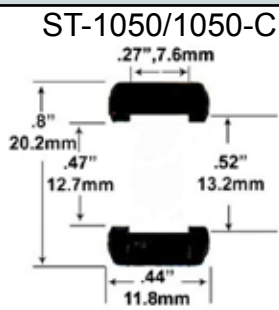

Fly

- 1/32 Scale -

Fly GT 40, Ferrari 365 GTB, Porsche, Scalextric GT 40 Diablo, Renault 5 Turbo / Carrera 512M.