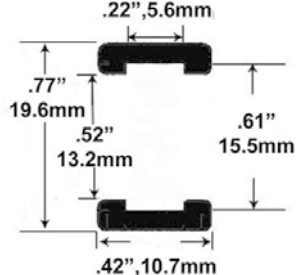

Slot-It

- 1/32 Scale -

ST-1195/1195-S