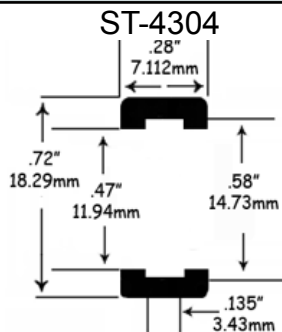

Carrera GO, NASCAR, Front & End