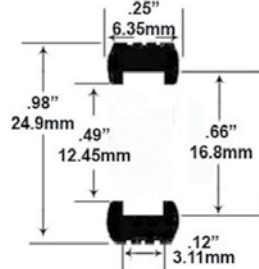

Marx

- 1/32 Scale -

ST-1135-R/1135-W