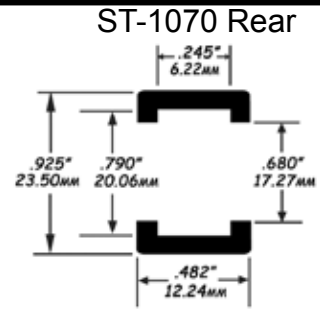

Carrera Evolution '41, Willys Gasser, '32 Ford Hot Rods, Rears