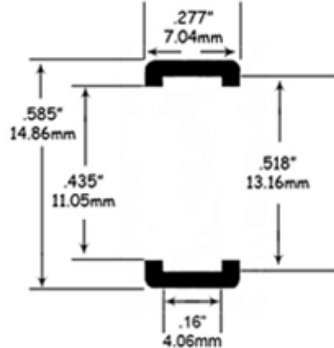

ST-1300

SCX NASCAR

- 1/43 Scale -

ST-4104

SCX Compact, NASCAR

ST-4204

SCX Compact

Strombecker