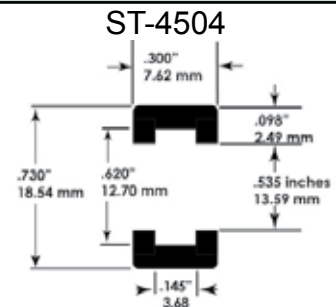

Carrera McLaren M20

Carrera NASCAR CoT

- 1/43 Scale -

Carrera GO, NASCAR, Front & End

Carrera GO, F-1 Formula One, Rears

AMG-Mercedes SL63, Carrera GO, Ferrari 458 Italia, 599XX, Porsche GT3, Rears

Cox

- 1/24 Scale -